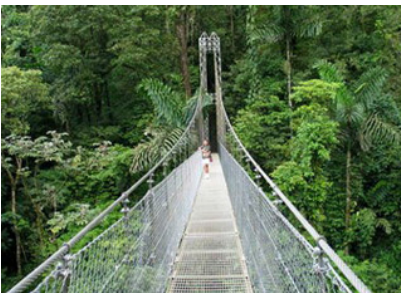

Day 7: Departure

Drive back to the SJO international airport for your departing flight.

info@discoversublime.com

Toll Free: 1 (877) 805-7969

US Fax: (708) 810-9350

24 Hour Numbers

+ 507 6617-6566 or + 507 6000-6060

www.discoversublime.com