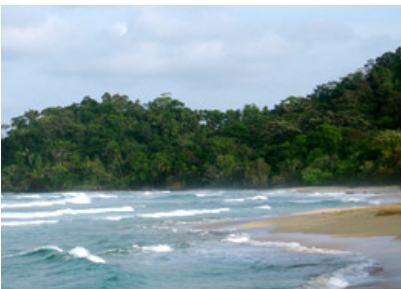

DAY 2: Finca Rosa

This day is free to enjoy the great facilities and activities that Finca Rosa Blanca offers: bird watching, organic coffee tour and their great Spa. We can also provide excellent optional excursions to nearby attractions.

DAY 3: Drive to Arenal

Today, your car rental will be delivered and you will drive to beautiful Arenal Nayara located at the foot of the Arenal Volcano. The hotel is an oasis of tranquility that provides a uniquely natural experience. Surrounded by lush tropical rainforest, each one of its 24 spacious bungalows provides an exclusive retreat in which guests can relax amidst the breathtaking view of the volcano. The hotel offers a full service restaurant, swimming pool & spa services.

Day 4: Arenal

Combine amazing views with adrenaline taking a shared morning tour to Arenal Sky Tram & Sky Trek. In the afternoon, visit Arenal Volcano National Park and relax your body into the hot springs.

DAY 5: Arenal to Bajos

Today you drive from Arenal to Bajos del Toro. You will stay at El Silencio Lodge where daily stress is hushed and the sound of nature blooms. The lodge offers 16 luxury suites with river or cloud forest vistas. Each features a private viewing deck and whirlpool, gas fireplace, complimentary mini-bar, and premium amenities including L'Occitane personal care products. Relaxing shades of green, the crystalline sound of flowing water, and fresh and organic ingredients are the signature elements of El Silencio's spa treatments.